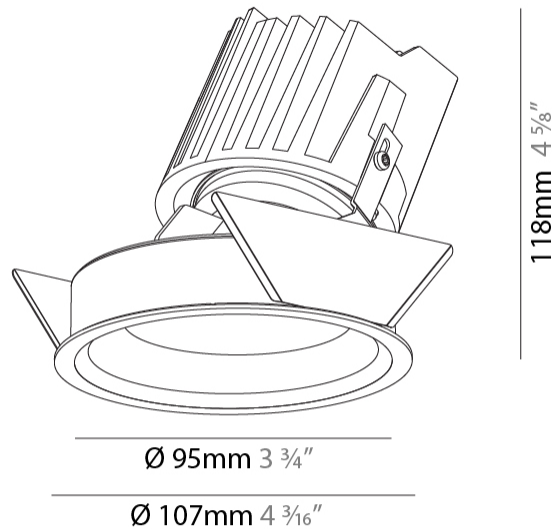

PHYSICAL

Shape: Round
Diameter (mm): 107
Diameter (in): 4 3/16
Height (mm): 118
Height (in): 4 5/8
Ceiling Thickness (mm): 10 / 12.5 / 15
Ceiling Thickness (in): 3/8 or 1/2 or 9/16
Min. Recessing Depth (mm): 140
Min. Recessing Depth (in): 5 1/2
Light Distribution: Adjustable / Asymmetric
Weight (kg): 0.473
Weight (lbs): 1.04
Fixture Finish: SSR / BKV / CWI / CRY / HAB / LAG / UFT / ITA / RUA / RUR / MIC / FTG / MYG / TWT / LOD / PUS / FRO / FUP / KIA / POP / BLS / SPG / MEY / GOH / GUM / CHC / COM / ABZ / JAG / OBR / MOS / ROR
Fixture Material: Aluminum Die Cast
Cut-out Measurements: 98mm / 3 7/8"

ELECTRICAL

Lamp Type: LED (Zhaga Standard)
Input Wattage (W): 16.5
Total Output Wattage (W): 14
Dimming: Tri-Mode (Non-Dimming and Phase Dimming (120Vac only) and 0-10V Dimming)
Driver Included: No
Driver Location: Recessed Housing
Driver Type: Constant Current - Universal
Driver Class: Class 2
Housing: See components
Input Voltage (V): 120 - 277
Constant Current (MA): 350

LED

Number of LEDs: 1
Color Temperature (°K): 2700 / 3000 / 3500 / 4000
Max. Delivered Lumen (lm): 1030 / 1070 / 1117 / 1140
Nominal Lumen (lm): 1386 / 1438 / 1511 / 1542
CRI: >90 CRI
Lamp Life (hrs): 50000

OPTICAL

Reflector: 20 / 40 / 60
Adjustability: Fixed

RATINGS AND CERTIFICATIONS

Certified By: Certified for North American Standards
IP rating: IP20

PROJECT	
TYPE	
SPECIFIER	
QUANTITY	
DATE